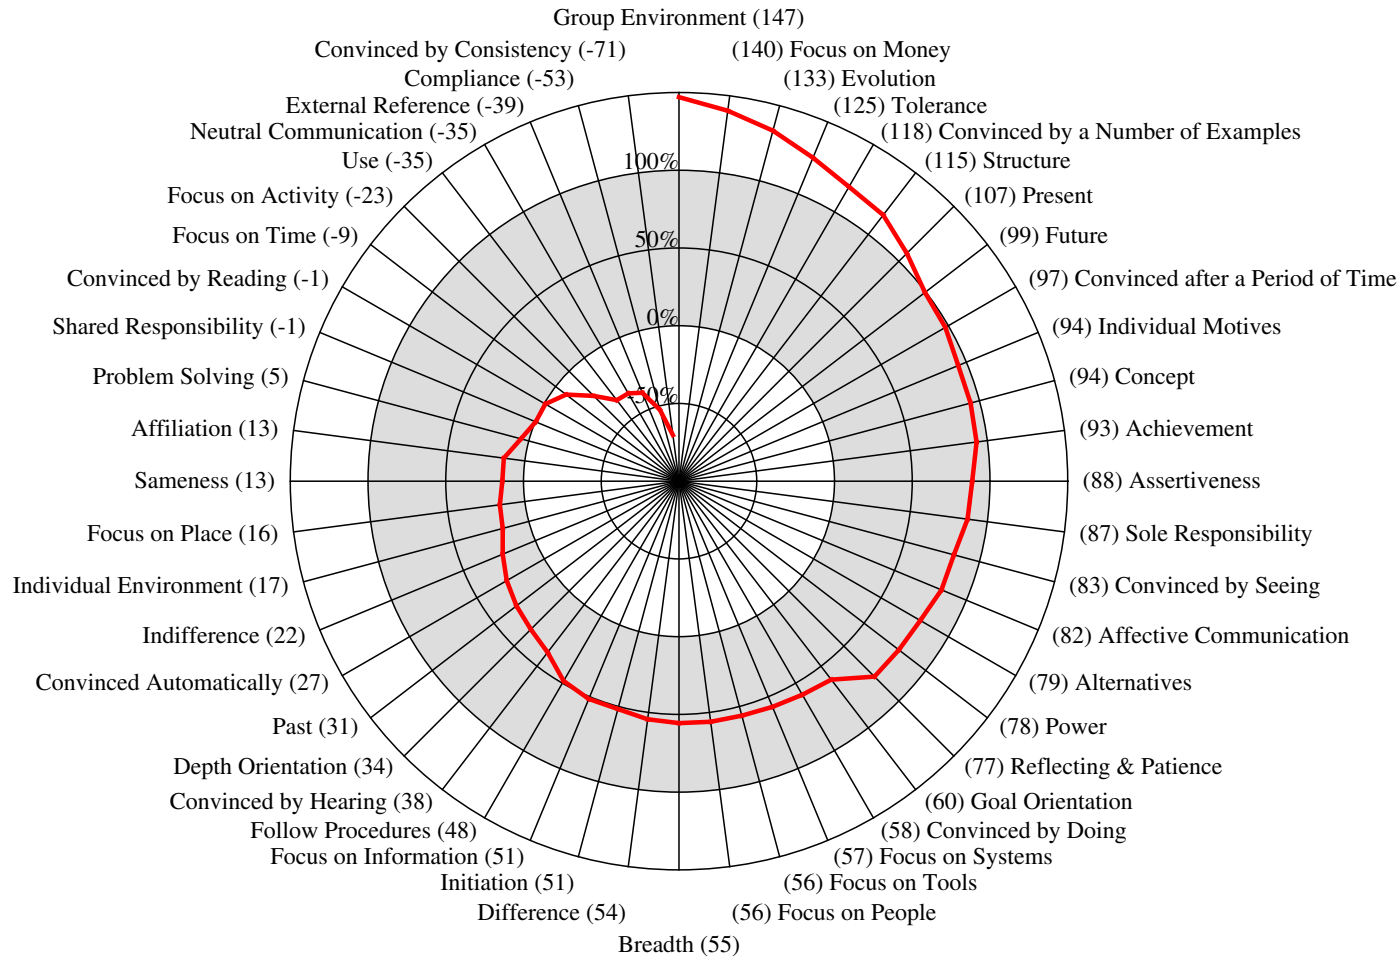

# jobEQ - Attitude Sorter Wheel

July 9, 2008

Attitude Sorter Wheel for 155997 (Jane Doe)

Standard Group: AU2002a

Test Date: 9-Jul-2008

(c) 2001-2008 jobEQ.com